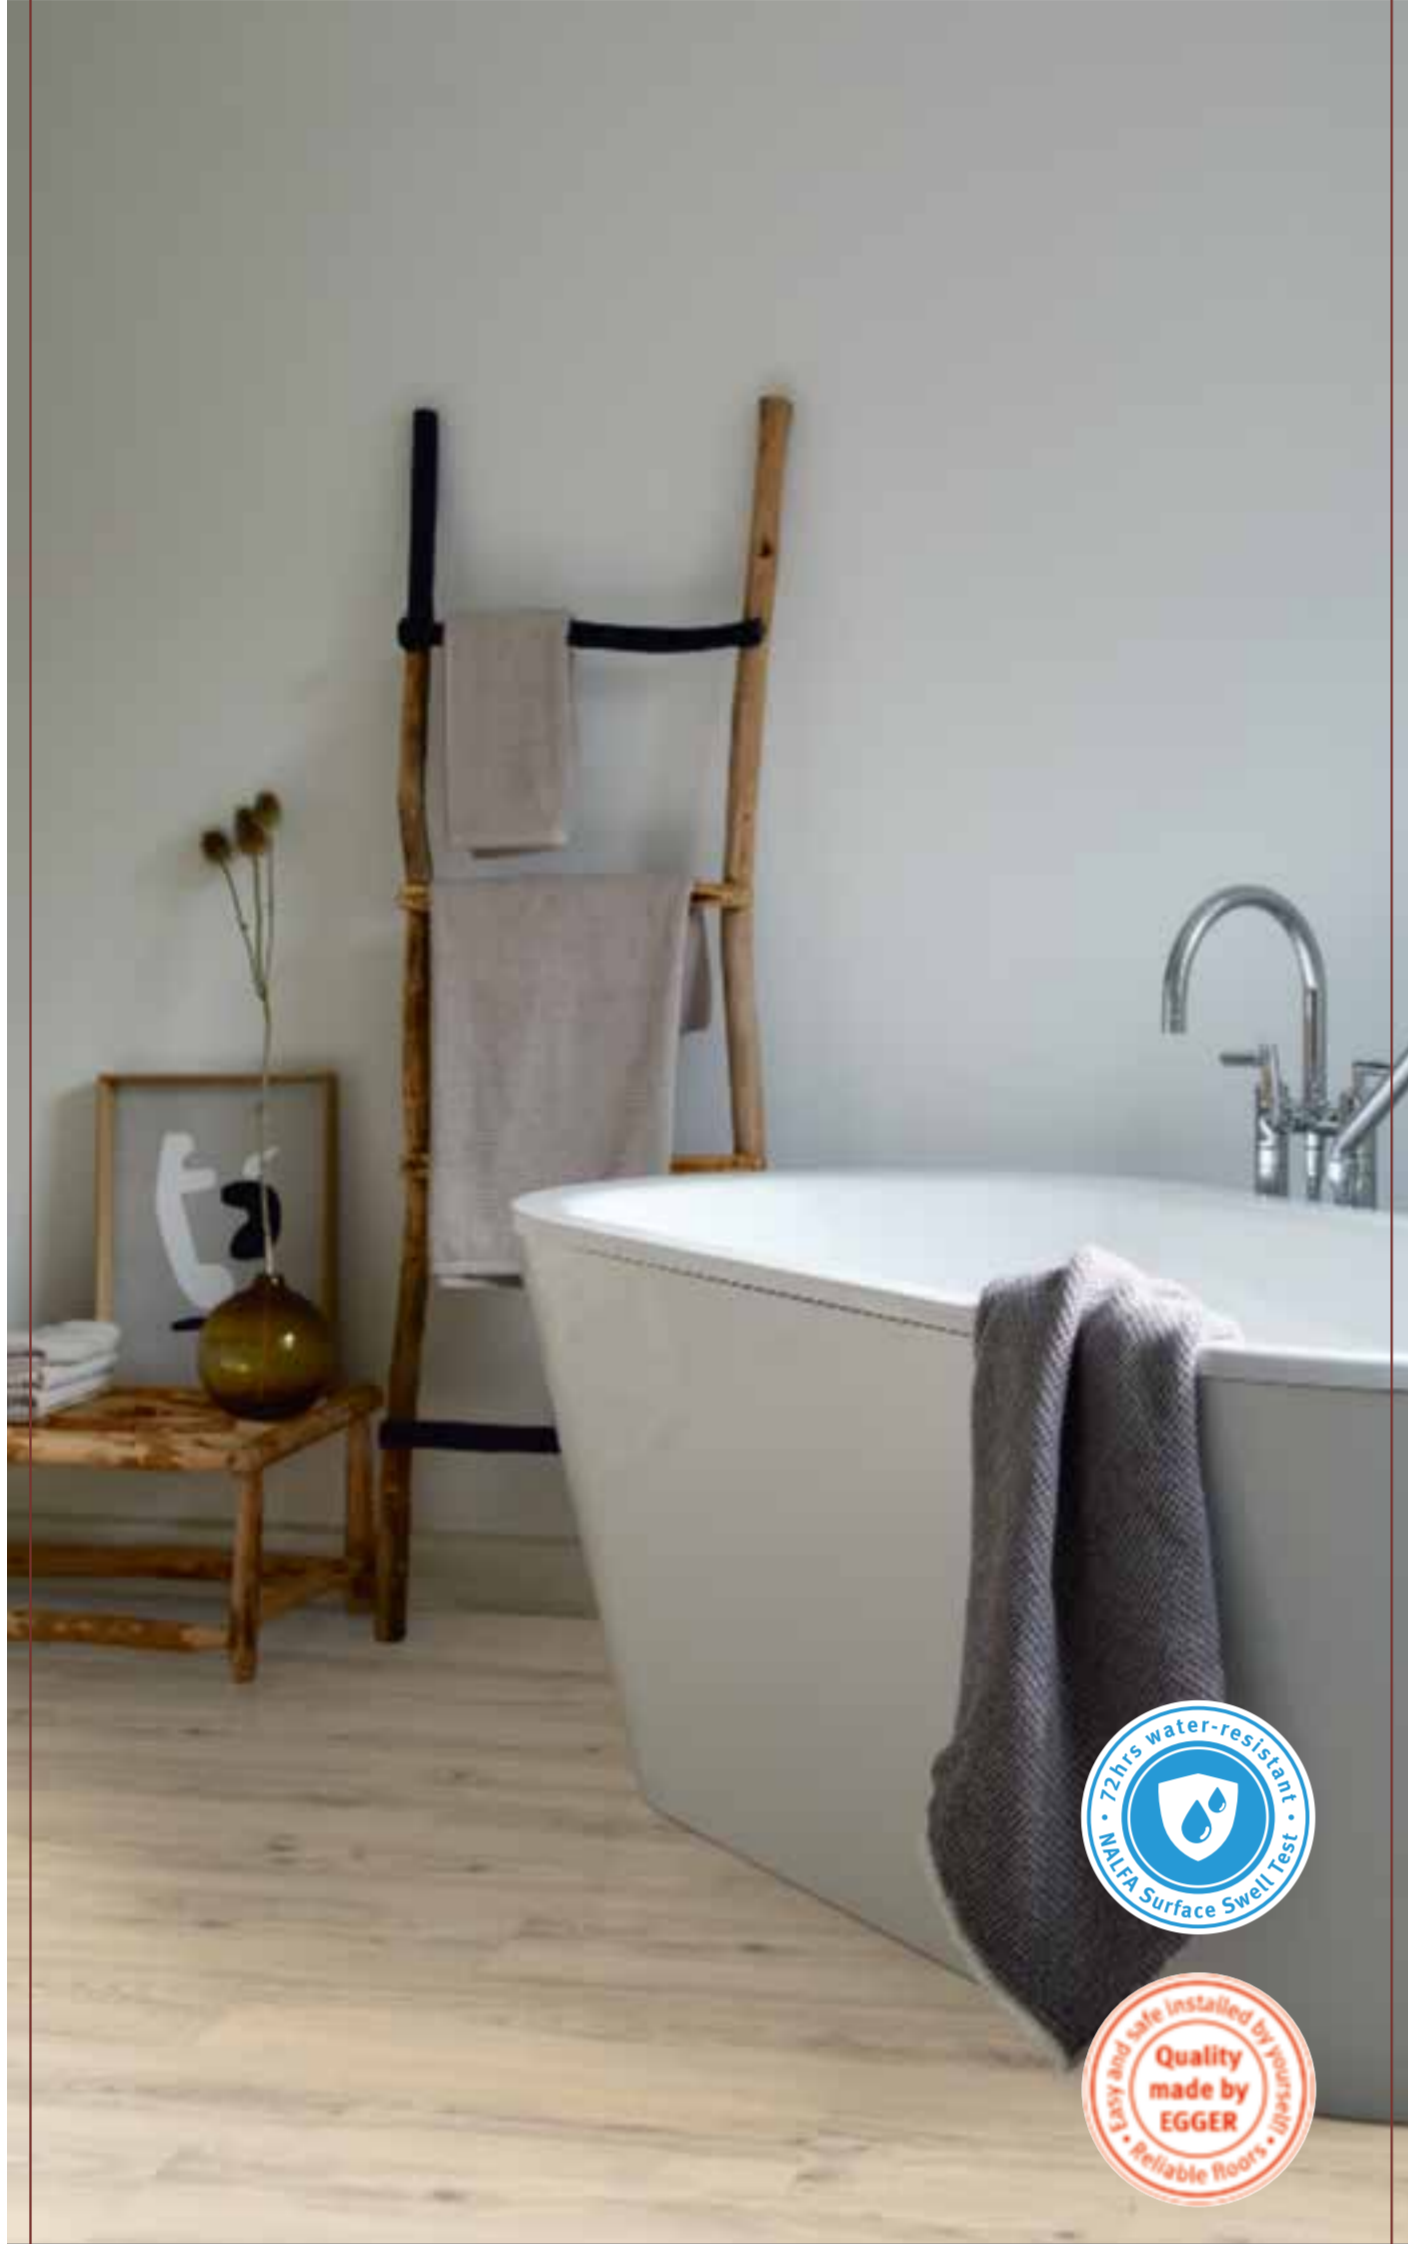

MORE FROM WOOD.

EGGER HOME Design Flooring GreenTec

Robust, water-resistant, 100% PVC free.

Tested as per ISO 22196. More information: www.hohenstein.com/food

www.blauer-engel.de/uz176

- low emissions and pollutants
- wood from sustainable forestry
- no adverse impact on health in the living environment